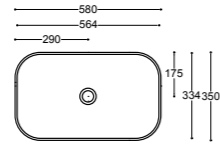

45

45x35

Foro sul piano d'appoggio
Hole on the top
Agujero en el plano de apoyo
Bohrung auf der Auflageplatte
Отверстие на столешнице

COVER 45

Lavabo d'appoggio senza troppopieno
Sit on top basin without overflow
Lavabo de apoyo sin rebosadero
Aufsatzwaschbecken ohne Überlauf
Раковина на столешницу, без перелива

40582 white € 360,00

40796 black
40799 yellow
40797 green
40795 cherry
40798 grey € 510,00

40895 matt white
40582 - MR white - matt red
40582 - MB white - matt black
40582 - MG white - matt grey
40582 - GR white - glossy red
40582 - GB white - glossy black
40582 - GG white - glossy grey € 720,00

40800 platinum
40582 - P white - platinum € 900,00

ARTICOLI SUPPLEMENTARI
ADDITIONAL ITEMS
ARTICULOS ADICIONALES
ZUSÄTZLICHE ARTIKEL
ДОПОЛНИТЕЛЬНЫЕ ЭЛЕМЕНТЫ

Sifone
Siphon
Sifón
Siphon
Сифон
31056 € 129,00

58

58x35

Foro sul piano d'appoggio
Hole on the top
Agujero en el plano de apoyo
Bohrung auf der Auflageplatte
Отверстие на столешнице

COVER 58

Lavabo d'appoggio senza troppopieno
Sit on top basin without overflow
Lavabo de apoyo sin rebosadero
Aufsatzwaschbecken ohne Überlauf
Раковина на столешницу, без перелива

40234 white € 400,00

40240 black
40243 yellow
40245 green
40242 cherry
40241 grey € 600,00

40896 matt white
40234 - MR white - matt red
40234 - MB white - matt black
40234 - MG white - matt grey
40234 - GR white - glossy red
40234 - GB white - glossy black
40234 - GG white - glossy grey € 820,00

40239 platinum
40234 - P white - platinum € 1.000,00

ARTICOLI SUPPLEMENTARI
ADDITIONAL ITEMS
ARTICULOS ADICIONALES
ZUSÄTZLICHE ARTIKEL
ДОПОЛНИТЕЛЬНЫЕ ЭЛЕМЕНТЫ

Sifone
Siphon
Sifón
Siphon
Сифон
31056 € 129,00

70

70x35

Foro sul piano d'appoggio
Hole on the top
Agujero en el plano de apoyo
Bohrung auf der Auflageplatte
Отверстие на столешнице

COVER 70