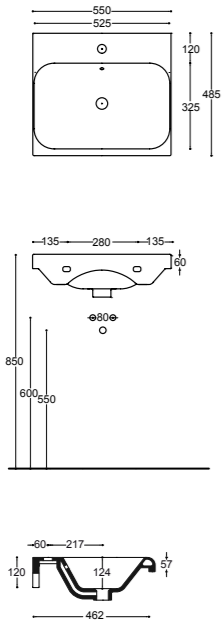

55

55x48

Dima per incasso lavabo
Template for washbasin
Banco de prueba para encastre lavabo
Schablone für Einbauwaschbecken
Шаблон для встраиваемой раковины

COVER CORNER

Lavabo monoforo con troppopieno
One tap hole basin with overflow
Lavabo para monomando con rebosadero
Waschbecken mit Armaturenloch mit Überlauf
Раковина с одним отверстием под смеситель, с переливом

40229 white	€ 280,00
40230 black	
40236 yellow	
40244 green	
40237 cherry	
40238 grey	
	€ 504,00
40235 platinum	€ 700,00

ARTICOLI SUPPLEMENTARI

ADDITIONAL ITEMS
ARTICULOS ADICIONALES
ZUSÄTZLICHE ARTIKEL
ДОПОЛНИТЕЛЬНЫЕ ЭЛЕМЕНТЫ

KG 0,1	Fissaggi per lavabo Fixings for washbasin Anclajes para lavabo Befestigung für Waschbecken Крепления для раковины 30020	€ 4,50
KG 1	Sifone Siphon Sifón Siphon Сифон 31056	€ 129,00