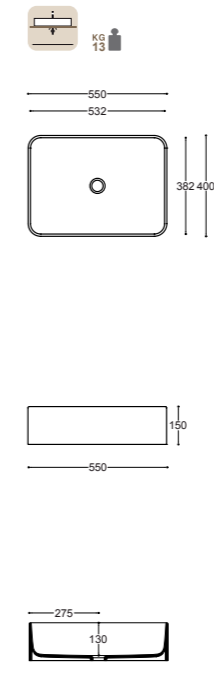

55 55x40

Foro sul piano d'appoggio
Hole on the top
Agujero en el plano de apoyo
Bohrung auf der Auflageplatte
Отверстие на столешнице

UP

Lavabo d'appoggio senza troppopieno
Sit on top basin without overflow
Lavabo de apoyo sin rebosadero
Aufsatzwaschbecken ohne Überlauf
Раковина на столешницу, без перелива

40884 white
€ 420,00

40910 matt white
40884 - MR white - matt red
40884 - MB white - matt black
40884 - MG white - matt grey
40884 - GR white - glossy red
40884 - GB white - glossy black
40884 - GG white - glossy grey

€ 840,00
40884 - P white - platinum
€ 1.050,00

ARTICOLI SUPPLEMENTARI
ADDITIONAL ITEMS
ARTICULOS ADICIONALES
ZUSÄTZLICHE ARTIKEL
ДОПОЛНИТЕЛЬНЫЕ ЭЛЕМЕНТЫ

Sifone
Siphon
Sifón
Sifone
Сифон
31056
€ 129,00