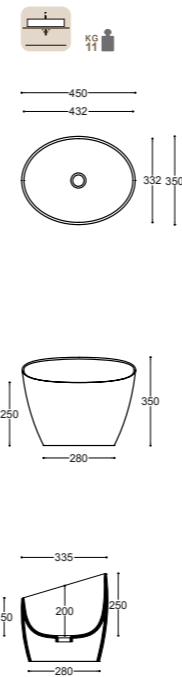

45 45x35

Foro sul piano d'appoggio
Hole on the top
Agujero en el plano de apoyo
Bohrung auf der Auflageplatte
Отверстие на столешнице

ECLIPSE

Lavabo d'appoggio senza troppopieno
Sit on top basin without overflow
Lavabo de apoyo sin rebosadero
Aufsatzwaschbecken ohne Überlauf
Раковина на столешницу, без перелива

40888 white
€ 600,00

40914 matt white
40888 - MR white - matt red
40888 - MB white - matt black
40888 - MG white - matt grey
40888 - GR white - glossy red
40888 - GB white - glossy black
40888 - GG white - glossy grey

€ 1.200,00
40888 - P white - platinum
€ 1.500,00

ARTICOLI SUPPLEMENTARI
ADDITIONAL ITEMS
ARTICULOS ADICIONALES
ZUSÄTZLICHE ARTIKEL
ДОПОЛНИТЕЛЬНЫЕ ЭЛЕМЕНТЫ

Sifone
Siphon
Sifón
Sifone
Сифон
31056
€ 129,00