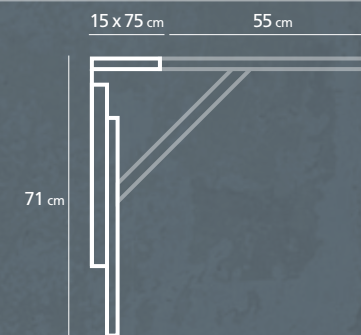

Viva wall panel* Shelves in glossy black glass. White wall panel base. *The black board is a decorative piece and it does not come with the wall panel.

medidas mesa / table measures

medidas plafón / wall panel measures