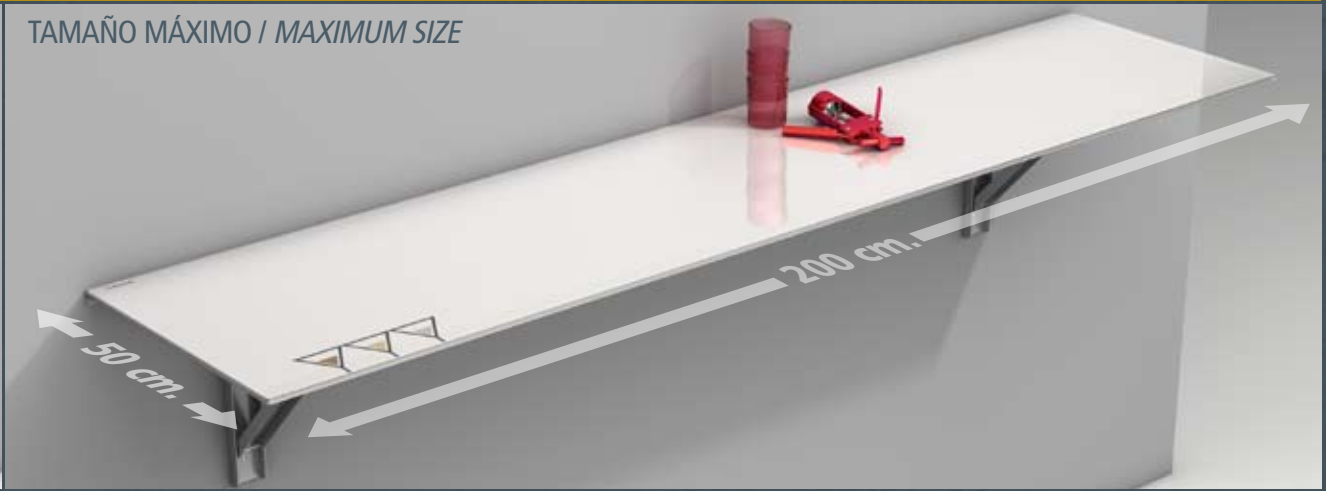

*The **Vulcano** flip-top shelf is most convenient and takes up only the minimum space. In closed position, only takes up a width of 25 millimeters, which makes it virtually invisible. Furthermore, it can be ordered to client specification to fulfil every space need.*

Vulcano shelf Glossy extra white glass worktop.
Zeta bar stools Nobel upholstered seat in violet.

¡También fabricada a medida!
Also made-to order!

single **vulcano**

Balda Vulcano Además de los tamaños estándar Vulcano se puede fabricar a la medida que se desee, entre un mínimo de **32 x 60 cm.** y un máximo de **50 x 200 cm.**

Vulcano shelf The Vulcano model can be manufactured to client specification or to one of our standard sizes, ranging from a minimum of 32 x 60 cm. to a maximum of 50 x 200 cm.

medidas / measures

- 39 x 78,6 cm
- 42 x 90 cm
- 40 x 100 cm
- 42 x 115 cm
- 40 x 150 cm