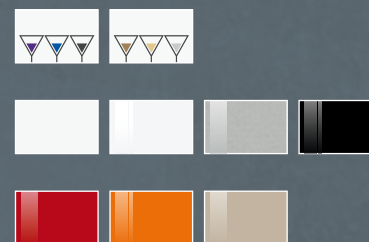

plazas / seats

38x85 : 2

encimeras / worktops