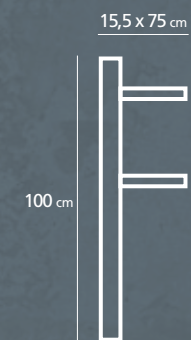

Viva wall panel* Shelves in glossy black glass. White wall panel base. *The black board is a decorative piece and it does not come with the wall panel.

medidas mesa / table measures

medidas plafón / wall panel measures