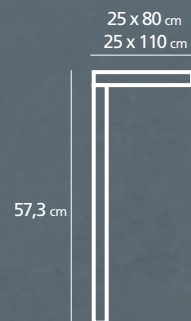

medidas / measures