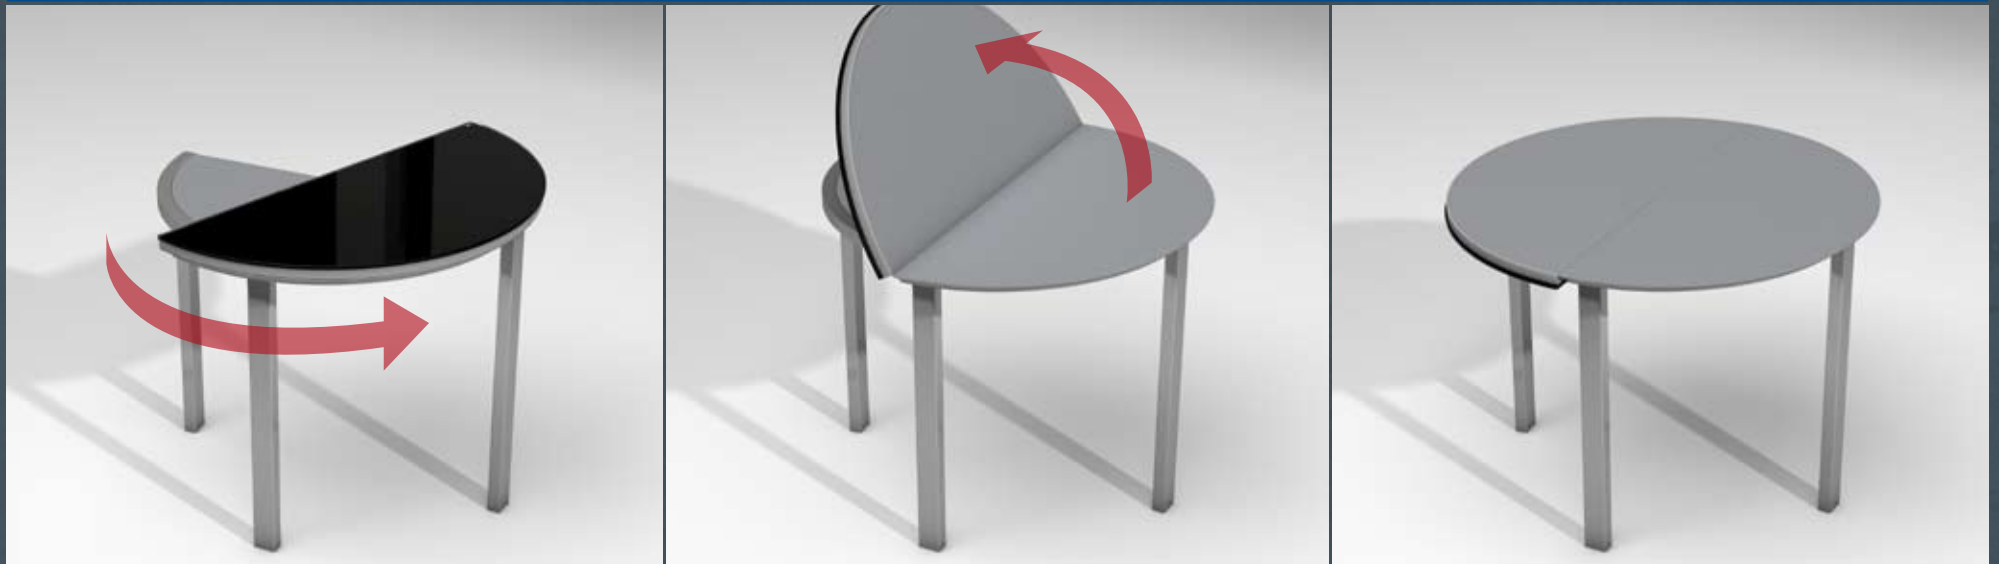

singlepilot

Mesa Pilot Encimera cristal negro brillo. Sencillo y rápido sistema de ampliación mediante la rotación y el abatimiento de la encimera principal.

Pilot table Glossy black glass worktop. Simple and fast extension system by rotating and flipping the main worktop.

medidas / measures