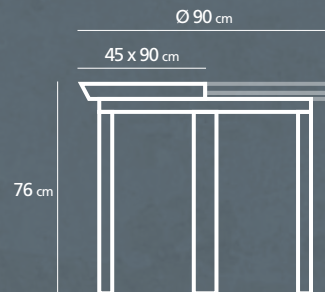

Pilot table Glossy black glass worktop. Simple and fast extension system by rotating and flipping the main worktop.

medidas / measures

plazas / seats

45x90 : 2

45x90 : 4

encimeras / worktops

SILLAS DE COMPLEMENTO / *COMPLEMENTARY CHAIRS*