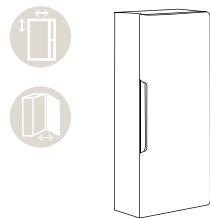

Milan Tall Cabinet 1 door (left or right)
Alto 1 puerta Milan (izq. o dcha.)
Meuble de rangement Milan 1 porte (droite ou gauche)

	Ref.
↓ 60 ↔ 30 x $\neq$ 17	XAL/161